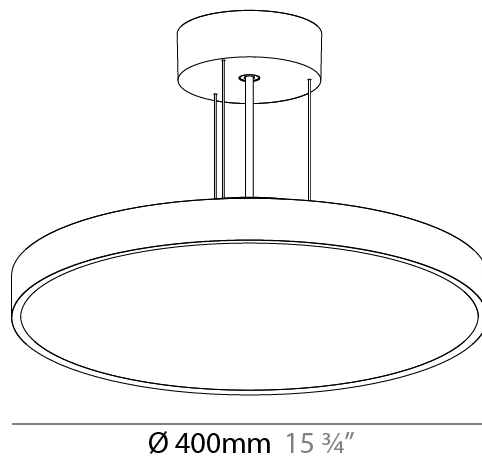

GENERAL

Series: Sign Diva
Subseries: Sign Diva Korona
Partner: Prolicht
Division: Architectural
Installation: Suspension
Product Type: Pendant
Mounting Location: Ceiling
Light Distribution: Direct / Indirect

PHYSICAL

Shape: Round
Diameter (mm): 400
Diameter (in): 15 3/4
Height (mm): 86
Height (in): 3 3/8
Weight (kg): 3.728
Weight (lbs): 8.22
Diffuser: PMMA - Opal / Micro-Prism / Sparkling Secret / Vintage Industrial
Fixture Finish: SSR / BKV / CWI / CRY / HAB / UFT / ITA / RUA / FTG / MYG / LOD / PUS / FRO / FUP / KIA / POP / BLS / SPG / MEY / GOH / CHC / COM / ABZ / JAG / OBR / MOS / ROR
Fixture Material: PMMA / Extruded Aluminum / Steel
Cable Details: 2000mm/78 3/4" or 6000mm/236 1/4" Transparent Cable

ELECTRICAL

Lamp Type: LED (Zhaga Standard)
Input Wattage (W): 31.1
Total Output Wattage (W): 18 / 13
Dimming: Tri-Mode (Non-Dimming and Phase Dimming (120Vac only) and 0-10V Dimming)
Driver Included: Yes
Driver Location: Integrated
Driver Type: Constant Current - Universal
Driver Class: Class 2
Input Voltage (V): 120 - 277
Constant Current (MA): 500 / 350

LED

Color Temperature (°K): 2700 / 3000 / 3500 / 4000
Max. Delivered Lumen (lm): 3049 / 2651 / 2681 / 2736
Nominal Lumen (lm): 4182 / 4142 / 4189 / 4275
CRI: >90 CRI
Lamp Life (hrs): 50000

OPTICAL

RATINGS AND CERTIFICATIONS

Certified By: Certified for North American Standards
IP rating: IP20

51mm 2"
86mm 3 3/8" 2000-6000mm max.