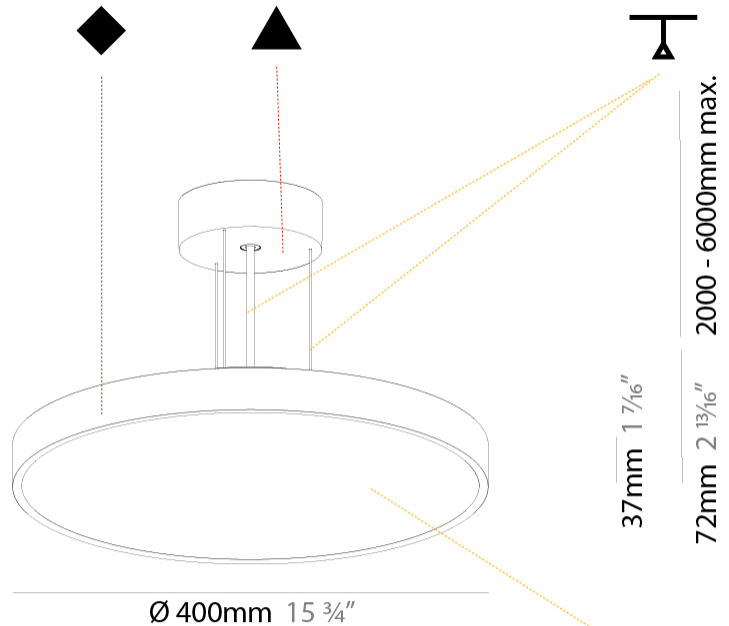

GENERAL

Series: Sign Diva
Subseries: Sign Diva
Partner: Prolicht
Division: Architectural
Installation: Suspension
Product Type: Pendant
Mounting Location: Ceiling
Light Distribution: Direct

PHYSICAL

Shape: Round
Diameter (mm): 400
Diameter (in): 15 3/4
Height (mm): 72
Height (in): 2 13/16
Max. Overall Height (mm): 2072
Max. Overall Height (in): 81 3/16
Weight (kg): 2.972
Weight (lbs): 6.55

Diffuser: [PMMA - Opal / Micro-Prism / Sparkling Secret / Vintage Industrial with Shine Ring](#)
Fixture Finish: [SSR / BKV / CWI / CRY / HAB / UFT / ITA / RUA / FTG / MYG / LOD / PUS / FRO / FUP / KIA / POP / BLS / SPG / MEY / GOH / CHC / COM / ABZ / JAG / OBR / MOS / ROR](#)
Fixture Material: [PMMA / Extruded Aluminum / Steel](#)
Cable Details: [2000mm or 6000mm Transparent Cable](#)

ELECTRICAL

Lamp Type: LED (Zhaga Standard)
Input Wattage (W): 19.8
Total Output Wattage (W): 16
Dimming: [Tri-Mode (Non-Dimming and Phase Dimming (120Vac only) and 0-10V Dimming)](#)
Driver Included: Yes
Driver Location: Integrated
Driver Type: Constant Current - Universal
Driver Class: Class 2
Input Voltage (V): 120 - 277
Constant Current (MA): 500

LED

Color Temperature (°K): [2700 / 3000 / 3500 / 4000](#)
Max. Delivered Lumen (lm): [1160 / 1733 / 1741 / 1776](#)
CRI: >90 CRI
Lamp Life (hrs): 50000

OPTICAL

RATINGS AND CERTIFICATIONS

Certified By: Certified for North American Standards
IP rating: IP20